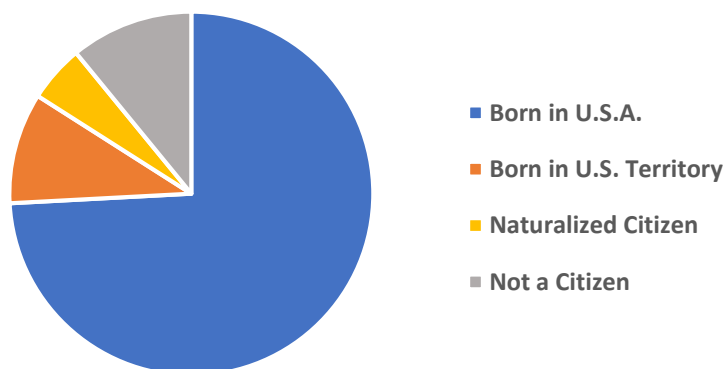

Citizenship of Hispanic Residents, 2012 to 2015