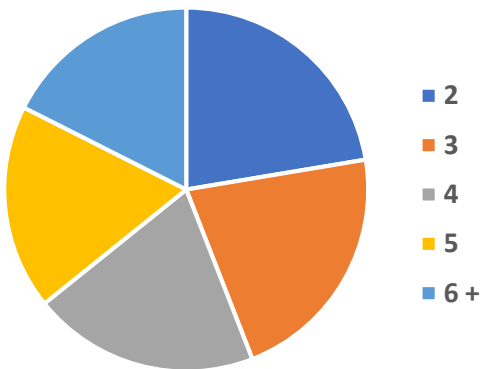

Number of Hispanic/Latino/a **religious** living and/or serving in the Diocese: **0**

Number of Hispanic/Latino **deacons** living and/or serving in the Diocese: **0**

Number of Hispanic/Latino/a **lay ecclesial ministers** serving 20+ hours per week in the Diocese: **0**

Public Data from the U.S. Census Bureau's American Community Survey for the Geographic Territory Covered by the Diocese of Altoona-Johnstown

Hispanic/Latino Household Language, 2012 to 2015

Median Hispanic Household Income: **\$37,500**

Household Income as a Percentage of Poverty Level, 2012 to 2015

Median White Household Income: **\$58,000**

Hispanic Family Size, 2012 to 2015

Average Family Size: **4.0**

White, Non-Hispanic Family Size

Average Family Size: **3.4**