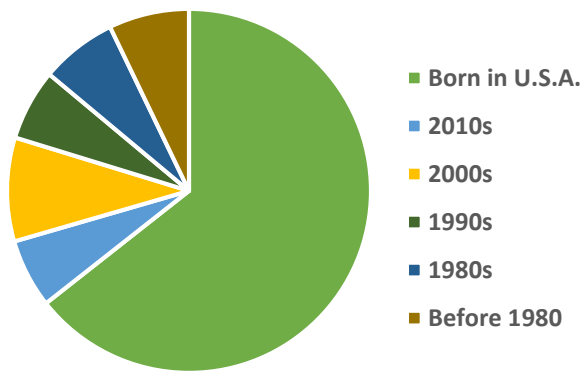

Household Income as a Percentage of Poverty Level, 2012 to 2015

Median White Household Income: **\$58,000**

Hispanic Family Size, 2012 to 2015

Average Family Size: **4.0**

White, Non-Hispanic Family Size

Average Family Size: **3.4**

Citizenship of Hispanic Residents, 2012 to 2015

National Heritage of Hispanic Residents, 2012 to 2015

Decade of Entry for Hispanic Adults

Decade of Entry for Hispanic Children

Household Type, 2012 to 2015