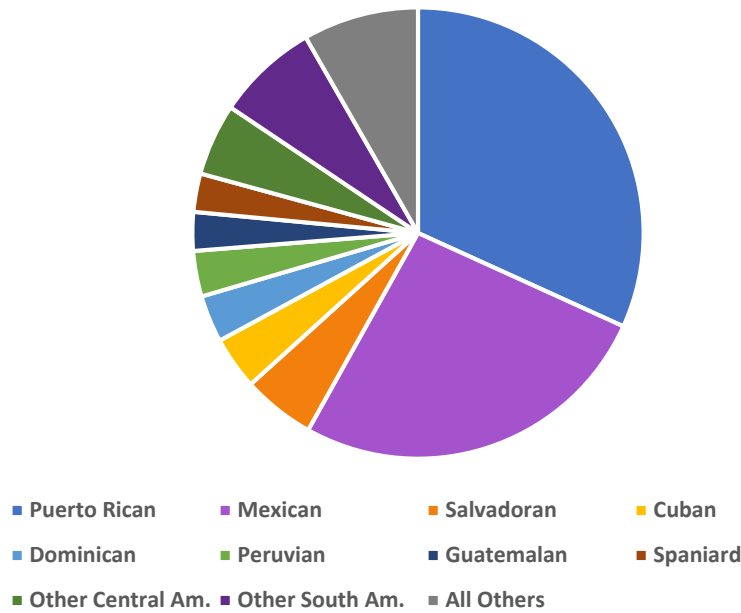

Key Demographic, Social, and Religious Statistics for the Diocese of Altoona-Johnstown

Racial/Ethnic Groups in the Diocese of Altoona-Johnstown	Total Population in 2000	Total Population in 2016	% Change	Estimated Catholics in 2016	% Catholic
White	614,259	589,652	-4%	164,000	28%
Hispanic	5,833	11,894	104%	5,000	42%
Black	13,487	21,943	63%	800	4%
Asian/Other	11,689	18,857	61%	2,100	11%
Total	645,268	642,346	0%	172,000	27%

Number of Hispanic/Latino/a **religious** living and/or serving in the Diocese: **0**

Number of Hispanic/Latino **deacons** living and/or serving in the Diocese: **0**

Number of Hispanic/Latino/a **lay ecclesial ministers** serving 20+ hours per week in the Diocese: **0**

Household Income as a Percentage of Poverty Level, 2012 to 2015

Median White Household Income: **\$58,000**

Hispanic Family Size, 2012 to 2015

Average Family Size: **4.0**

White, Non-Hispanic Family Size

Average Family Size: **3.4**

Citizenship of Hispanic Residents, 2012 to 2015

National Heritage of Hispanic Residents, 2012 to 2015

Decade of Entry for Hispanic Adults

Decade of Entry for Hispanic Children

Household Type, 2012 to 2015