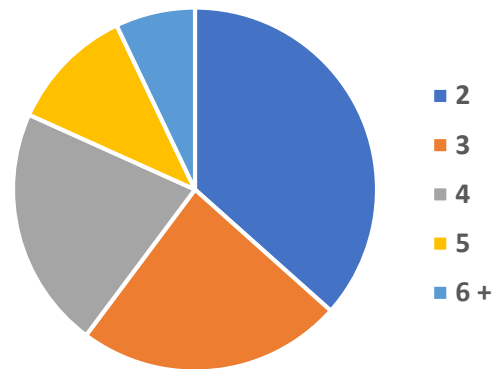

Number of Hispanic/Latino/a **religious** living and/or serving in the Diocese: **0**

Number of Hispanic/Latino **deacons** living and/or serving in the Diocese: **0**

Number of Hispanic/Latino/a **lay ecclesial ministers** serving 20+ hours per week in the Diocese: **0**

Household Income as a Percentage of Poverty Level, 2012 to 2015

Median White Household Income: **\$58,000**

Hispanic Family Size, 2012 to 2015

Average Family Size: **4.0**

White, Non-Hispanic Family Size

Average Family Size: **3.4**

Citizenship of Hispanic Residents, 2012 to 2015

National Heritage of Hispanic Residents, 2012 to 2015

Decade of Entry for Hispanic Adults

Decade of Entry for Hispanic Children

Household Type, 2012 to 2015