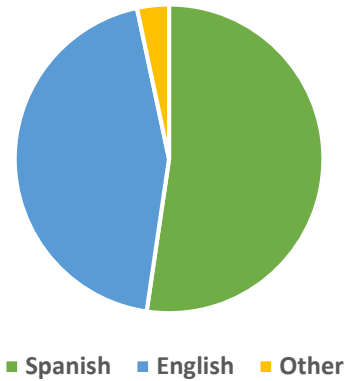

Public Data from the U.S. Census Bureau's American Community Survey for the Geographic Territory Covered by the Diocese of Altoona-Johnstown

Hispanic/Latino Household Language, 2012 to 2015