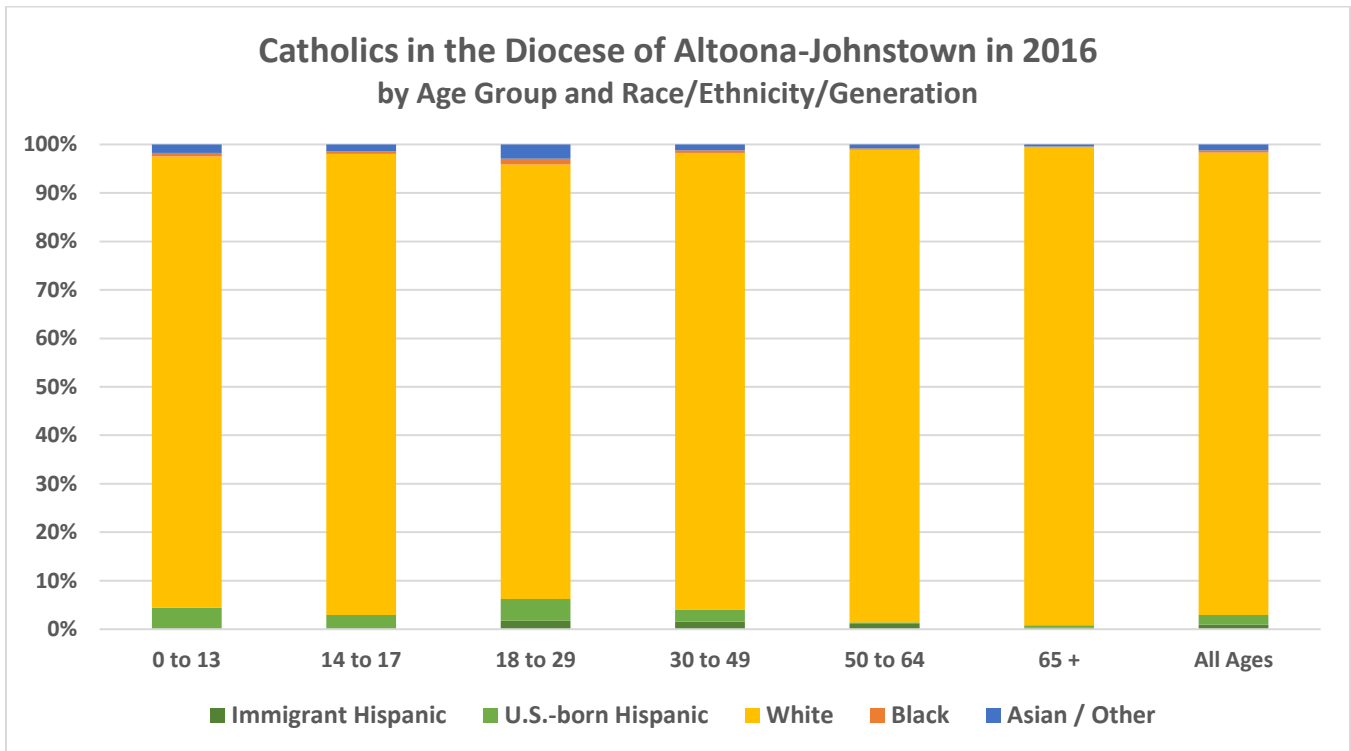

Key Demographic, Social, and Religious Statistics for the Diocese of Altoona-Johnstown

Racial/Ethnic Groups in the Diocese of Altoona-Johnstown	Total Population in 2000	Total Population in 2016	% Change	Estimated Catholics in 2016	% Catholic
White	614,259	589,652	-4%	164,000	28%
Hispanic	5,833	11,894	104%	5,000	42%
Black	13,487	21,943	63%	800	4%
Asian/Other	11,689	18,857	61%	2,100	11%
Total	645,268	642,346	0%	172,000	27%