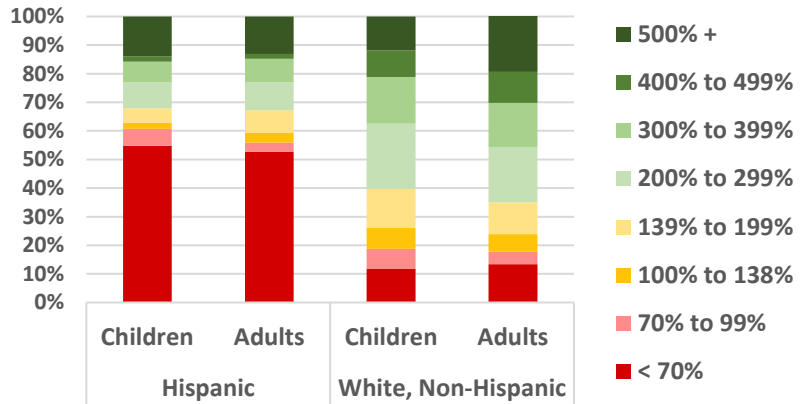

Household Income as a Percentage of Poverty Level, 2012 to 2015