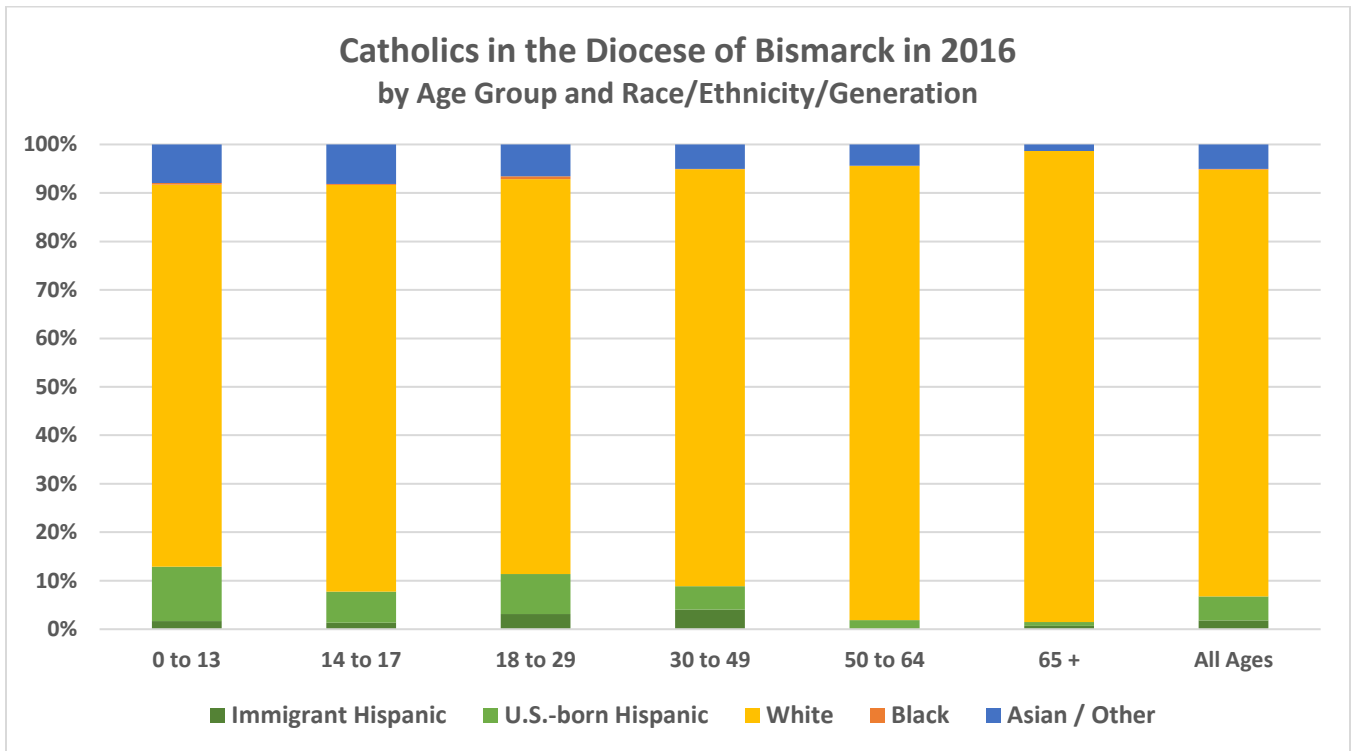

Key Demographic, Social, and Religious Statistics for the Diocese of Bismarck

Racial/Ethnic Groups in the Diocese of Bismarck	Total Population in 2000	Total Population in 2016	% Change	Estimated Catholics in 2016	% Catholic
White	241,075	281,950	17%	65,000	23%
Hispanic	2,708	10,699	295%	5,000	46%
Black	1,653	8,695	426%	125	2%
Asian/Other	16,943	28,248	67%	3,700	13%
Total	262,379	329,592	26%	74,000	22%