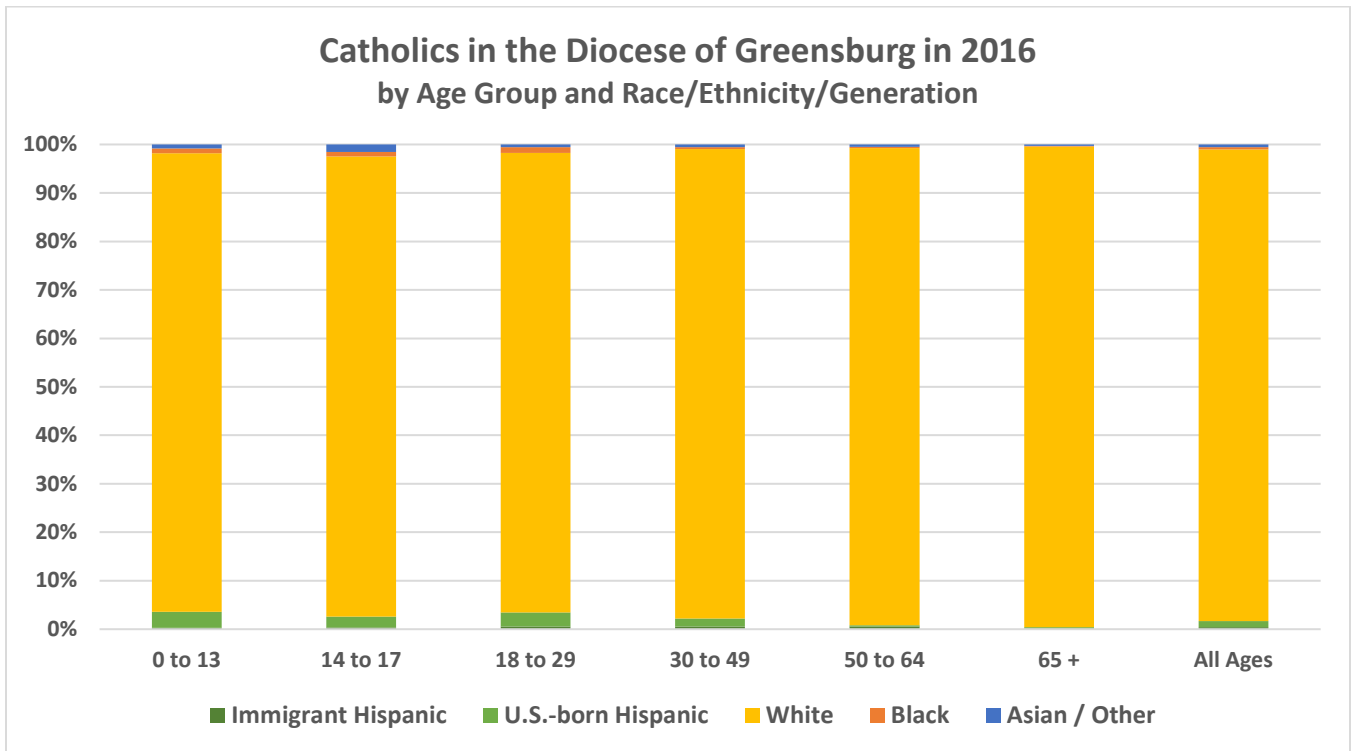

Key Demographic, Social, and Religious Statistics for the Diocese of Greensburg

Racial/Ethnic Groups in the Diocese of Greensburg	Total Population in 2000	Total Population in 2016	% Change	Estimated Catholics in 2016	% Catholic
White	654,678	602,066	-8%	169,000	28%
Hispanic	3,198	7,601	138%	2,900	38%
Black	14,668	21,574	47%	800	4%
Asian/Other	8,090	10,470	29%	950	9%
Total	680,634	641,711	-6%	173,000	27%