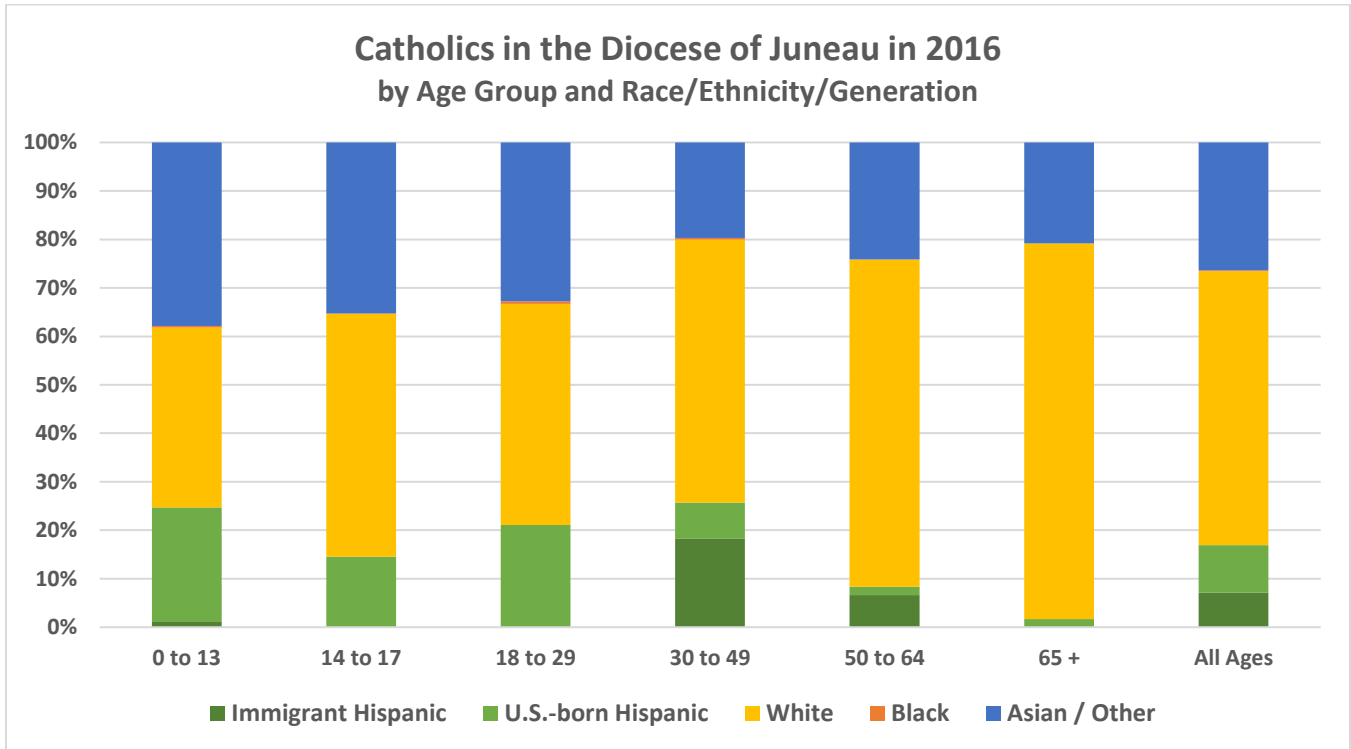

Key Demographic, Social, and Religious Statistics for the Diocese of Juneau

Racial/Ethnic Groups in the Diocese of Juneau	Total Population in 2000	Total Population in 2016	% Change	Estimated Catholics in 2016	% Catholic
White	51,104	48,773	-5%	6,000	12%
Hispanic	2,077	2,904	40%	1,800	61%
Black	379	429	13%	25	7%
Asian/Other	19,522	23,158	19%	2,800	12%
Total	73,082	75,264	3%	10,500	14%