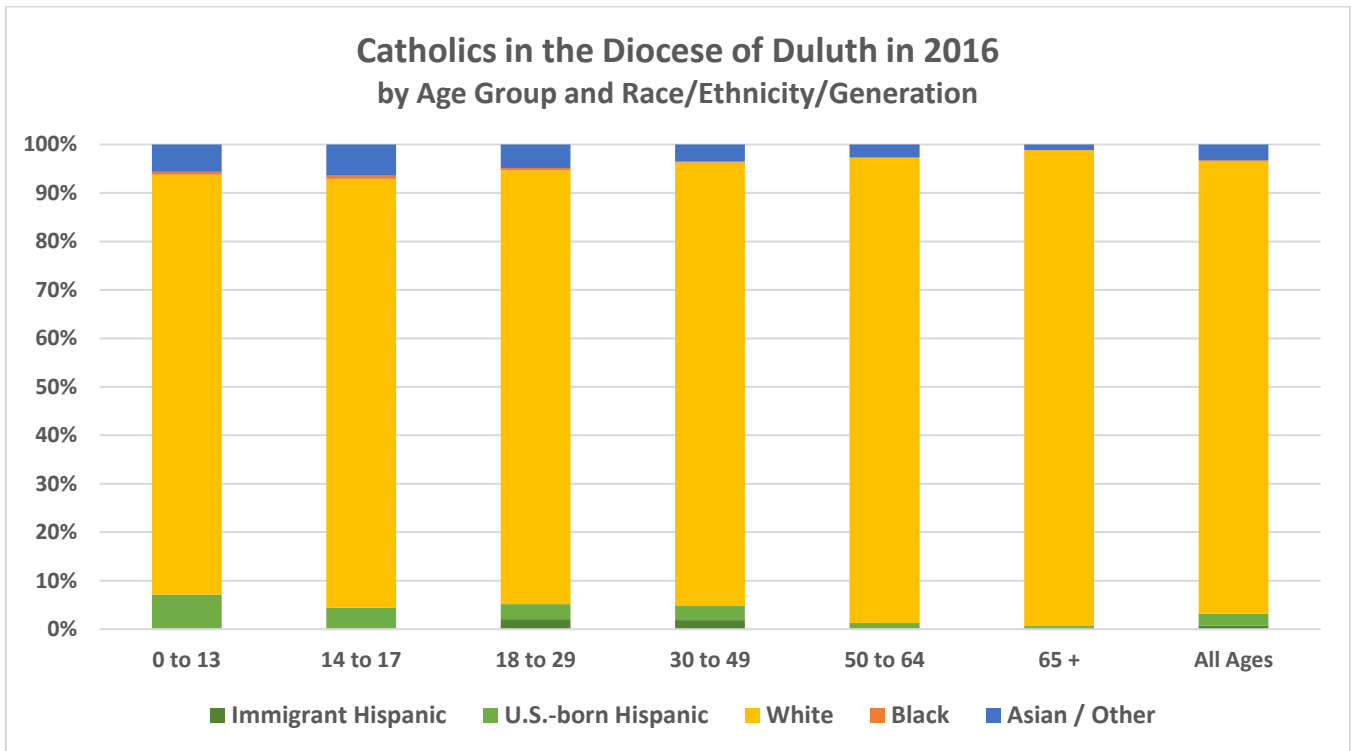

Key Demographic, Social, and Religious Statistics for the Diocese of Duluth

Racial/Ethnic Groups in the Diocese of Duluth	Total Population in 2000	Total Population in 2016	% Change	Estimated Catholics in 2016	% Catholic
White	405,228	407,419	1%	100,000	25%
Hispanic	3,467	7,809	125%	3,400	43%
Black	2,713	7,095	162%	250	3%
Asian/Other	19,444	24,103	24%	3,500	14%
Total	430,852	446,426	4%	107,000	24%