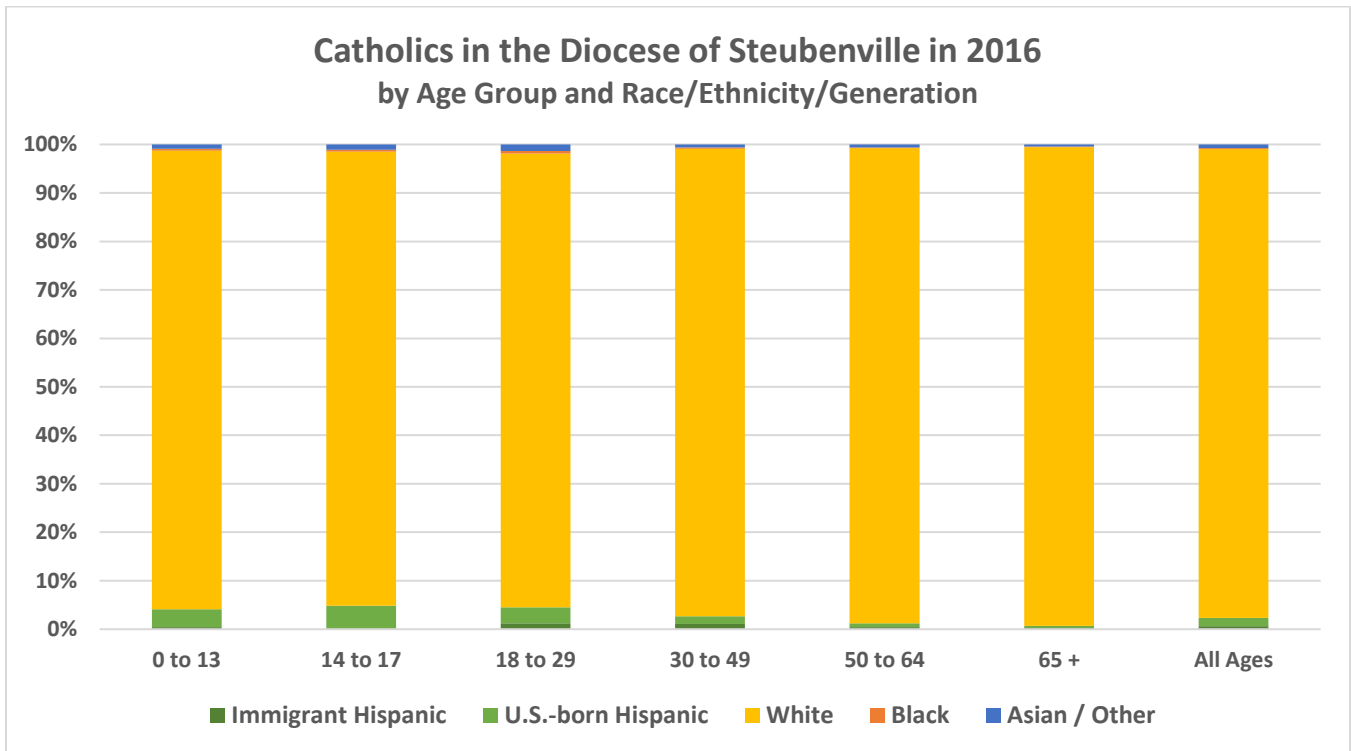

# Key Demographic, Social, and Religious Statistics for the Diocese of Steubenville

Racial/Ethnic Groups in the Diocese of Steubenville	Total Population in 2000	Total Population in 2016	% Change	Estimated Catholics in 2016	% Catholic
White	489,859	470,140	-4%	99,000	21%
Hispanic	3,034	6,577	117%	2,400	36%
Black	13,737	18,114	32%	250	1%
Asian/Other	9,043	8,914	-1%	750	9%
<b>Total</b>	<b>515,673</b>	<b>503,745</b>	<b>-2%</b>	<b>102,000</b>	<b>20%</b>