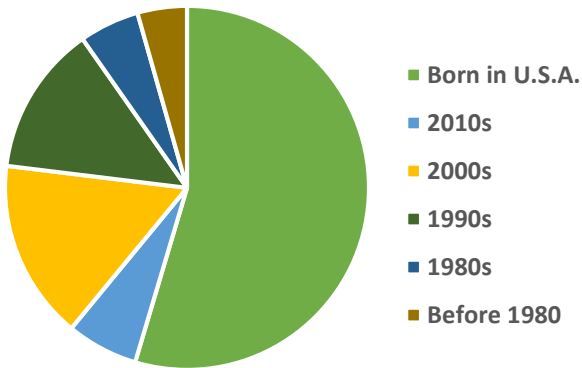

Household Income as a Percentage of Poverty Level, 2012 to 2015

Median White Household Income: **\$61,500**

Hispanic Family Size, 2012 to 2015

Average Family Size: **4.2**

White, Non-Hispanic Family Size

Average Family Size: **3.3**

Citizenship of Hispanic Residents, 2012 to 2015

National Heritage of Hispanic Residents, 2012 to 2015

Decade of Entry for Hispanic Adults

Decade of Entry for Hispanic Children

Household Type, 2012 to 2015