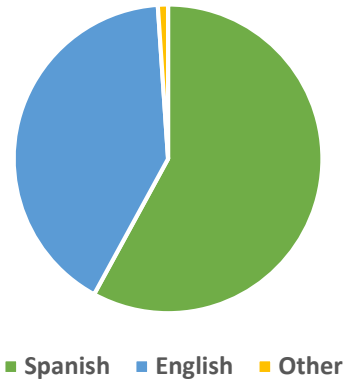

Public Data from the U.S. Census Bureau's American Community Survey for the Geographic Territory Covered by the Diocese of Shreveport

Hispanic/Latino Household Language, 2012 to 2015