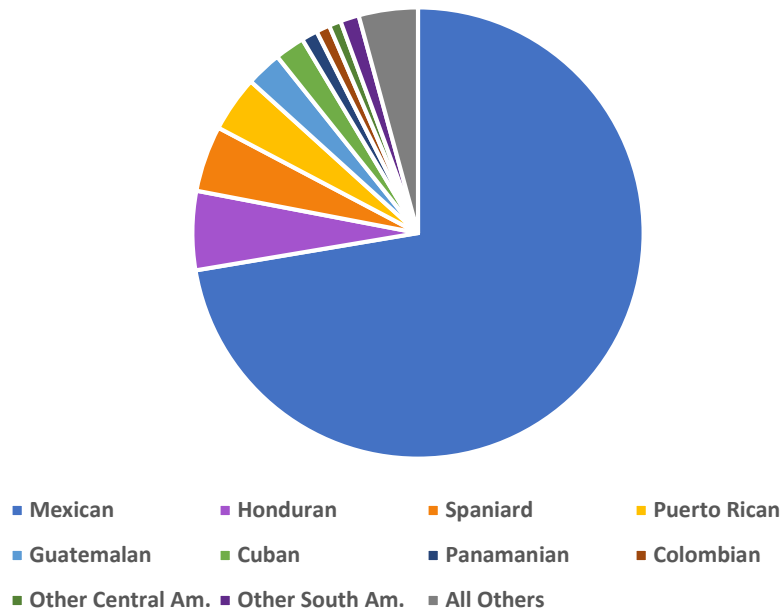

Key Demographic, Social, and Religious Statistics for the Diocese of Shreveport

Racial/Ethnic Groups in the Diocese of Shreveport	Total Population in 2000	Total Population in 2016	% Change	Estimated Catholics in 2016	% Catholic
White	471,536	451,299	-4%	154,000	34%
Hispanic	12,132	24,811	105%	14,000	57%
Black	287,420	321,356	12%	32,000	10%
Asian/Other	14,088	17,904	27%	1,600	9%
Total	785,176	815,370	4%	202,000	25%

Number of Hispanic/Latino/a **religious** living and/or serving in the Diocese: **1**

Number of Hispanic/Latino **deacons** living and/or serving in the Diocese: **2**

Number of Hispanic/Latino/a **lay ecclesial ministers** serving 20+ hours per week in the Diocese: **15**

Household Income as a Percentage of Poverty Level, 2012 to 2015

Median White Household Income: **\$61,500**

Hispanic Family Size, 2012 to 2015

Average Family Size: **4.2**

White, Non-Hispanic Family Size

Average Family Size: **3.3**

Citizenship of Hispanic Residents, 2012 to 2015

National Heritage of Hispanic Residents, 2012 to 2015

Decade of Entry for Hispanic Adults

Decade of Entry for Hispanic Children

Household Type, 2012 to 2015