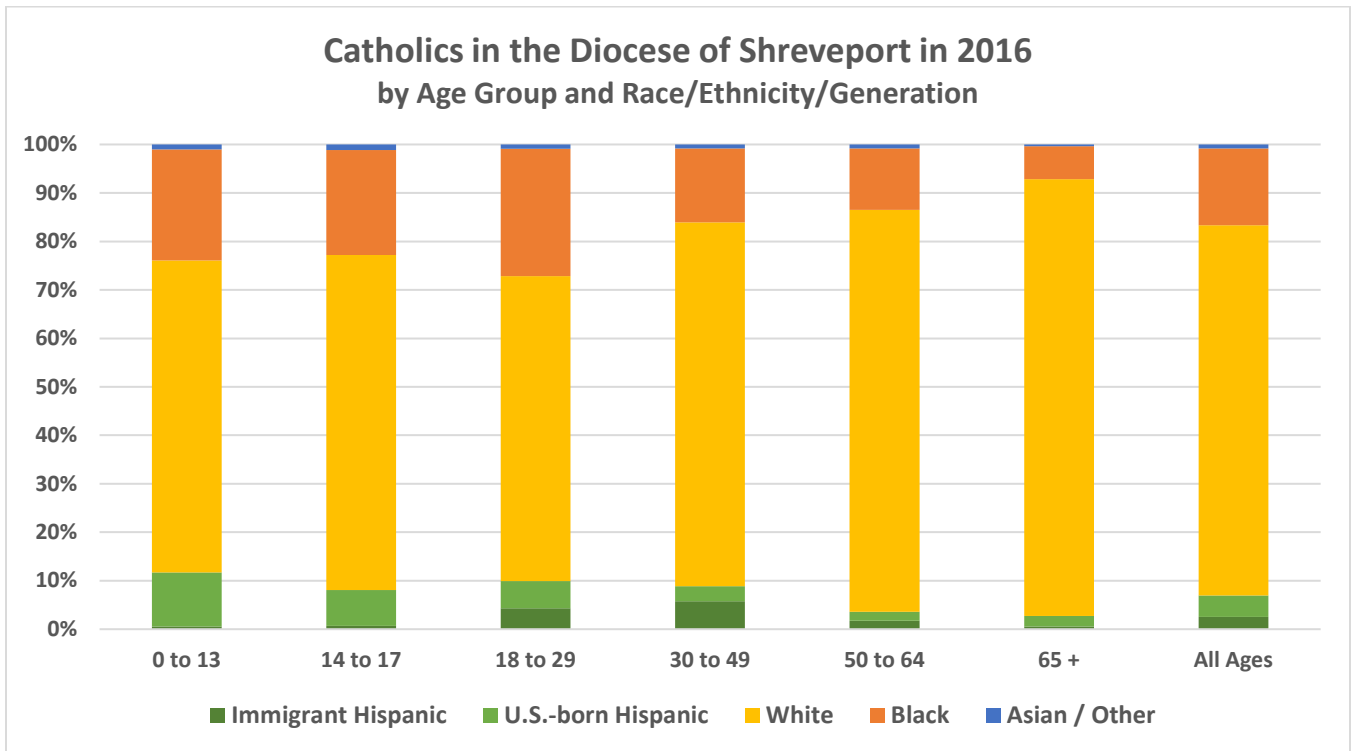

Key Demographic, Social, and Religious Statistics for the Diocese of Shreveport

Racial/Ethnic Groups in the Diocese of Shreveport	Total Population in 2000	Total Population in 2016	% Change	Estimated Catholics in 2016	% Catholic
White	471,536	451,299	-4%	154,000	34%
Hispanic	12,132	24,811	105%	14,000	57%
Black	287,420	321,356	12%	32,000	10%
Asian/Other	14,088	17,904	27%	1,600	9%
Total	785,176	815,370	4%	202,000	25%