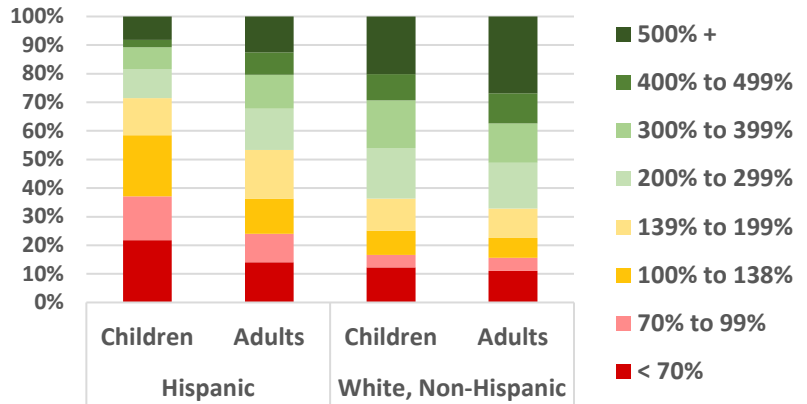

Household Income as a Percentage of Poverty Level, 2012 to 2015