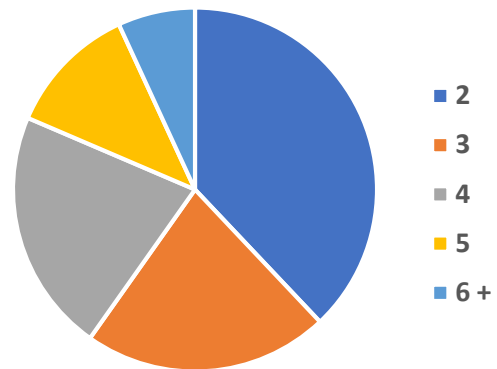

Household Income as a Percentage of Poverty Level, 2012 to 2015

Median White Household Income: **\$61,500**

Hispanic Family Size, 2012 to 2015

Average Family Size: **4.2**

White, Non-Hispanic Family Size

Average Family Size: **3.3**

Citizenship of Hispanic Residents, 2012 to 2015

National Heritage of Hispanic Residents, 2012 to 2015

Decade of Entry for Hispanic Adults

Decade of Entry for Hispanic Children

Household Type, 2012 to 2015