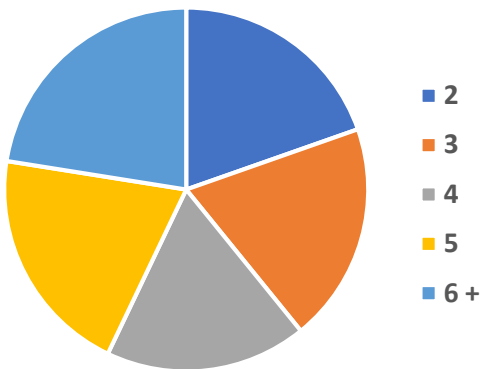

Number of Hispanic/Latino/a **religious** living and/or serving in the Diocese: **1**

Number of Hispanic/Latino **deacons** living and/or serving in the Diocese: **2**

Number of Hispanic/Latino/a **lay ecclesial ministers** serving 20+ hours per week in the Diocese: **15**

Public Data from the U.S. Census Bureau's American Community Survey for the Geographic Territory Covered by the Diocese of Shreveport

Hispanic/Latino Household Language, 2012 to 2015

Median Hispanic Household Income: **\$45,500**

Household Income as a Percentage of Poverty Level, 2012 to 2015

Median White Household Income: **\$61,500**

Hispanic Family Size, 2012 to 2015

Average Family Size: **4.2**

White, Non-Hispanic Family Size

Average Family Size: **3.3**