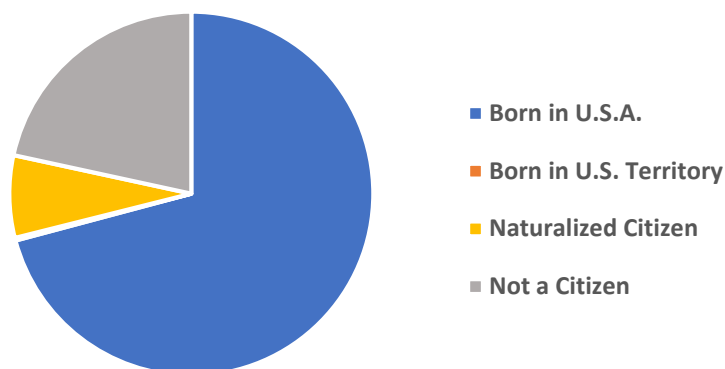

Citizenship of Hispanic Residents, 2012 to 2015