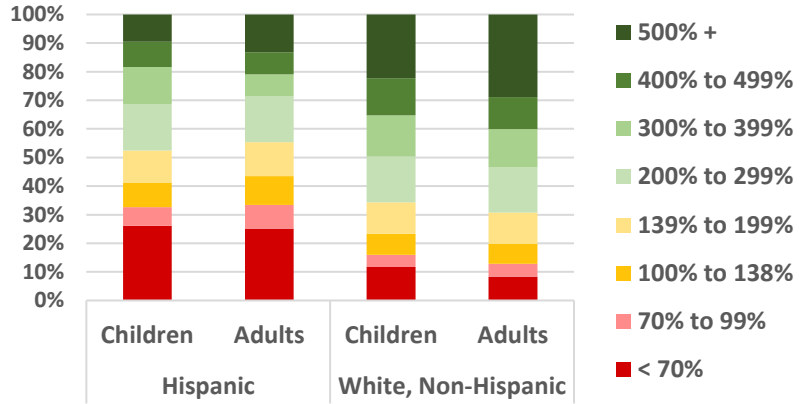

Household Income as a Percentage of Poverty Level, 2012 to 2015