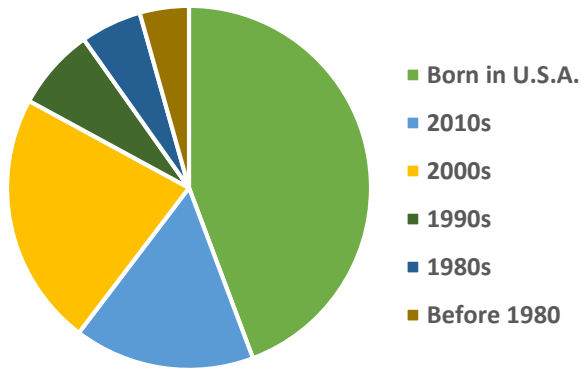

Household Income as a Percentage of Poverty Level, 2012 to 2015

Median White Household Income: **\$67,000**

Hispanic Family Size, 2012 to 2015

Average Family Size: **3.6**

White, Non-Hispanic Family Size

Average Family Size: **3.3**

Citizenship of Hispanic Residents, 2012 to 2015

National Heritage of Hispanic Residents, 2012 to 2015

Decade of Entry for Hispanic Adults

Decade of Entry for Hispanic Children

Household Type, 2012 to 2015