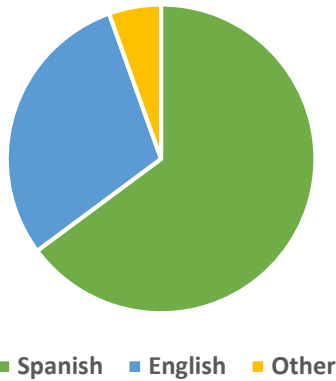

Public Data from the U.S. Census Bureau's American Community Survey for the Geographic Territory Covered by the Diocese of Lafayette, LA

Hispanic/Latino Household Language, 2012 to 2015