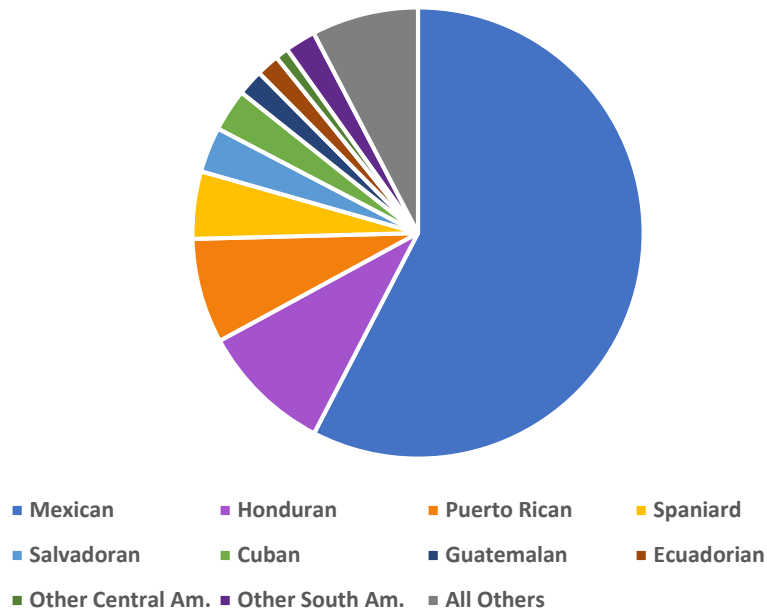

Number of Hispanic/Latino/a **religious** living and/or serving in the Diocese: **1**

Number of Hispanic/Latino **deacons** living and/or serving in the Diocese: **3**

Number of Hispanic/Latino/a **lay ecclesial ministers** serving 20+ hours per week in the Diocese: **1**

Household Income as a Percentage of Poverty Level, 2012 to 2015

Median White Household Income: **\$67,000**

Hispanic Family Size, 2012 to 2015

Average Family Size: **3.6**

White, Non-Hispanic Family Size

Average Family Size: **3.3**

Citizenship of Hispanic Residents, 2012 to 2015

National Heritage of Hispanic Residents, 2012 to 2015

Decade of Entry for Hispanic Adults

Decade of Entry for Hispanic Children

Household Type, 2012 to 2015