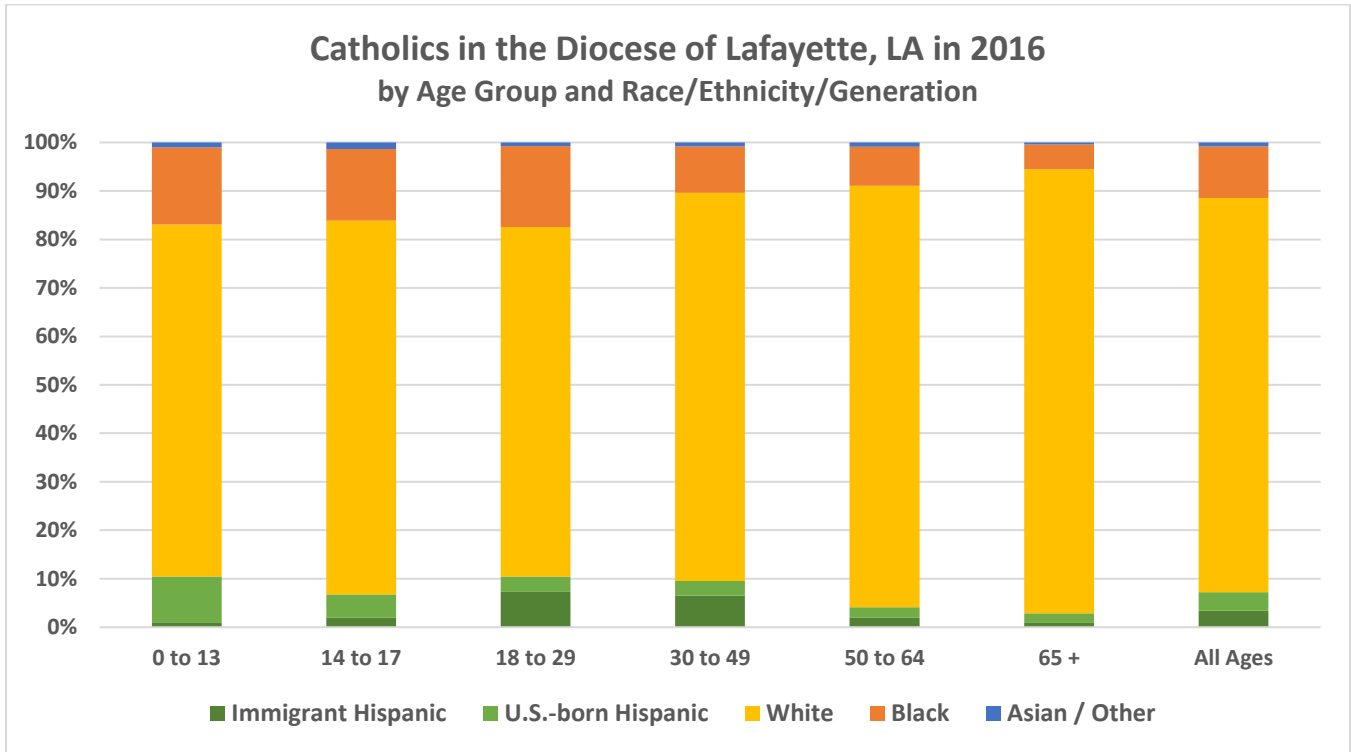

Key Demographic, Social, and Religious Statistics for the Diocese of Lafayette, LA

Racial/Ethnic Groups in the Diocese of Lafayette, LA	Total Population in 2000	Total Population in 2016	% Change	Estimated Catholics in 2016	% Catholic
White	414,814	430,298	4%	141,000	33%
Hispanic	8,420	20,729	146%	12,500	60%
Black	165,902	195,256	18%	18,500	9%
Asian/Other	12,518	15,374	23%	1,400	9%
Total	601,654	661,657	10%	173,000	26%