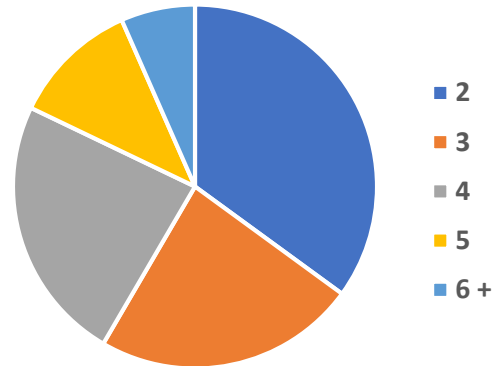

Household Income as a Percentage of Poverty Level, 2012 to 2015

Median White Household Income: **\$67,000**

Hispanic Family Size, 2012 to 2015

Average Family Size: **3.6**

White, Non-Hispanic Family Size

Average Family Size: **3.3**

Citizenship of Hispanic Residents, 2012 to 2015

National Heritage of Hispanic Residents, 2012 to 2015

Decade of Entry for Hispanic Adults

Decade of Entry for Hispanic Children

Household Type, 2012 to 2015