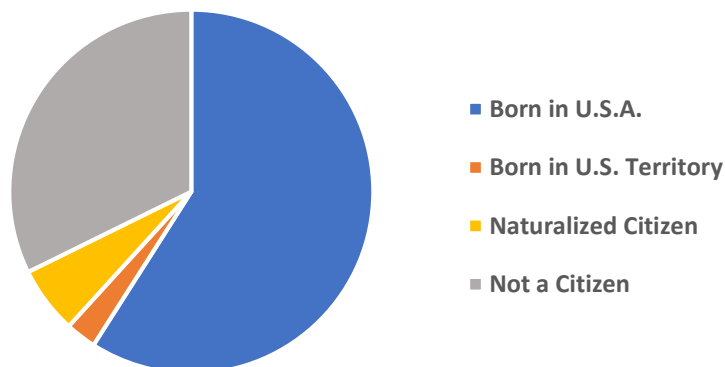

Citizenship of Hispanic Residents, 2012 to 2015