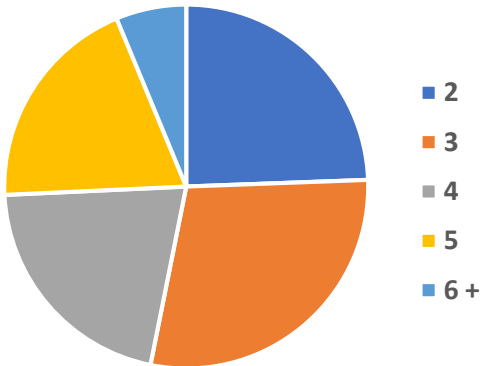

Number of Hispanic/Latino/a **religious** living and/or serving in the Diocese: **1**

Number of Hispanic/Latino **deacons** living and/or serving in the Diocese: **3**

Number of Hispanic/Latino/a **lay ecclesial ministers** serving 20+ hours per week in the Diocese: **1**

Public Data from the U.S. Census Bureau's American Community Survey for the Geographic Territory Covered by the Diocese of Lafayette, LA

Hispanic/Latino Household Language, 2012 to 2015

Median Hispanic Household Income: **\$51,500**

Household Income as a Percentage of Poverty Level, 2012 to 2015

Median White Household Income: **\$67,000**

Hispanic Family Size, 2012 to 2015

Average Family Size: **3.6**

White, Non-Hispanic Family Size

Average Family Size: **3.3**