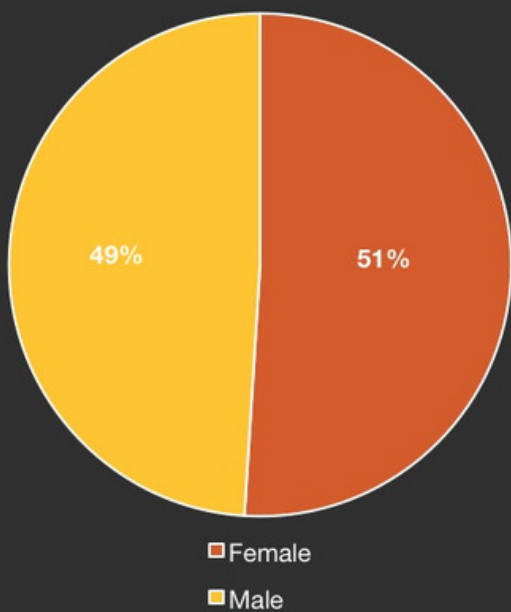

YOUTH & YOUNG ADULT EARLY RESPONSES

17 Dioceses

95 Parishes

13 Regions

641 Consultation
Forms

Languages Spoken During Encounters

81.4% of written responses were submitted in Spanish

Where are you from?

- 25.8% reported a U.S. city, state, or just "USA"
- 16.4% identified as "Hispan@" or "Latine@"
- 3.0% mentioned two or more countries of origin
- 55% named the country of their national origin or heritage