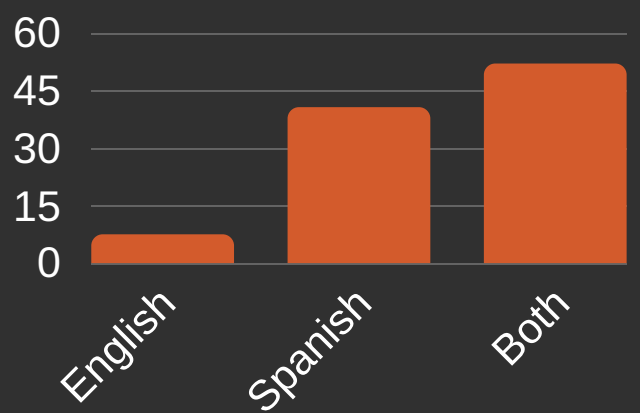

YOUTH & YOUNG ADULT EARLY RESPONSES

17 Dioceses

95 Parishes

13 Regions

641 Consultation
Forms

Languages Spoken During Encounters

81.4% of written responses were submitted in Spanish

Where are you from?

- 25.8% reported a U.S. city, state, or just "USA"
- 16.4% identified as "Hispan@" or "Latine@"
- 3.0% mentioned two or more countries of origin
- 55% named the country of their national origin or heritage